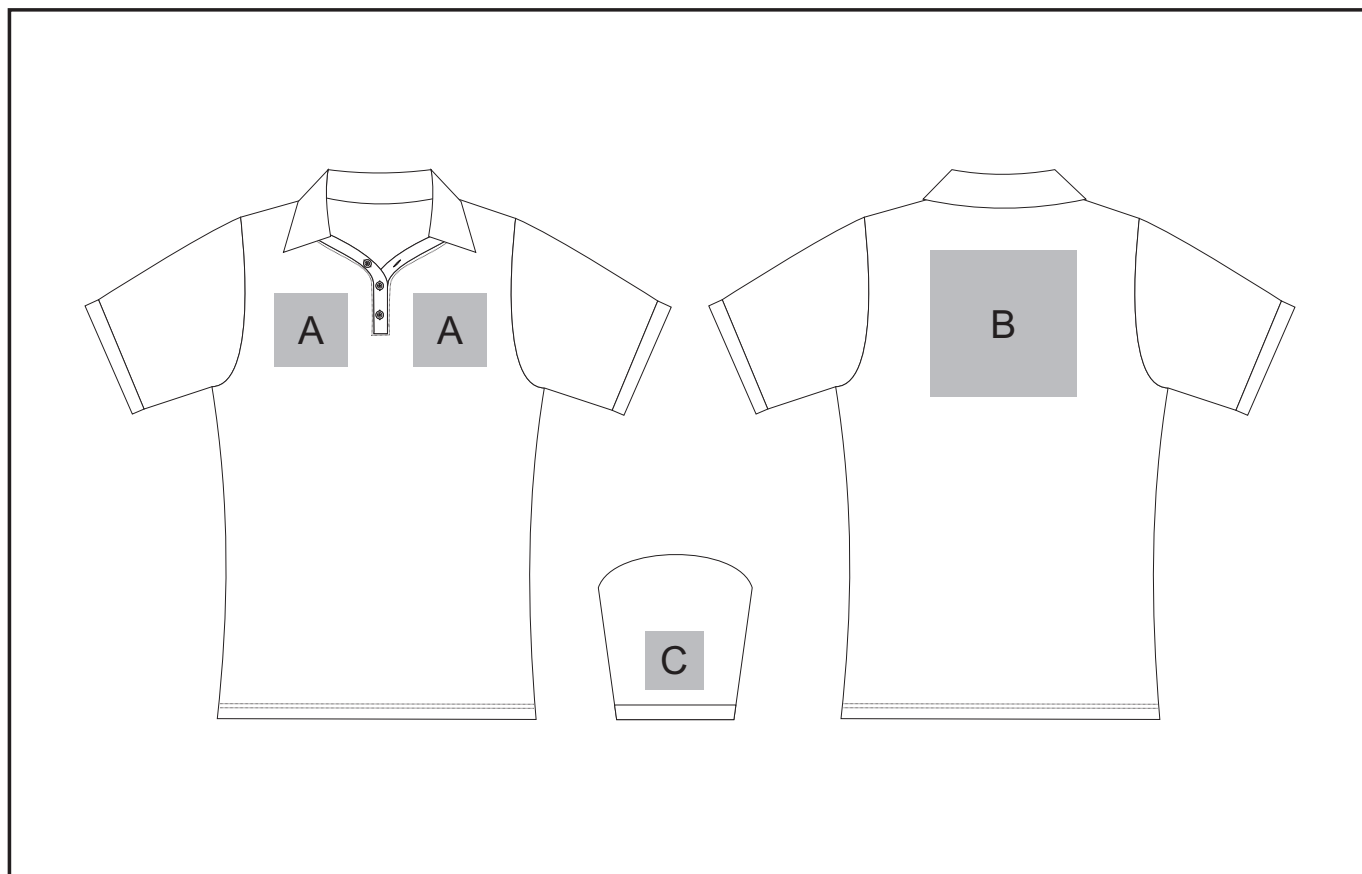

ALT-BDL

Ladies Bridgewater Golf Shirt

Need to know:

- Includes 1-Position Digital Transfer (setup fee applies)
- **DTC/EMB** inclusive Parameters: Left/Right Chest or Back = 100mm x 100mm

Branding Options:

Position A

1. Embroidery (EMB) - 9 colours
Size: 100mm diameter
2. Screen Print (SA) - 1 colours
Size: 100mm wide x 80mm high
3. Digital Transfer Clothing (DTC) - Full colour
Size: 100mm wide x 100mm high

Position B

1. Embroidery (EMB) - 9 colours
Size: 200mm wide x 200mm high
2. Screen Print (SA) - 1 colours
Size: 260mm wide x 200mm high
3. Digital Transfer Clothing (DTC) - Full colour
Size: 290mm wide x 200mm high

Position C

1. Embroidery (EMB) - 9 colours
Size: 80mm diameter
2. Screen Print (SA) - 1 colours
Size: 60mm wide x 60mm high
3. Digital Transfer Clothing (DTC) - Full colour
Size: 80mm wide x 80mm high